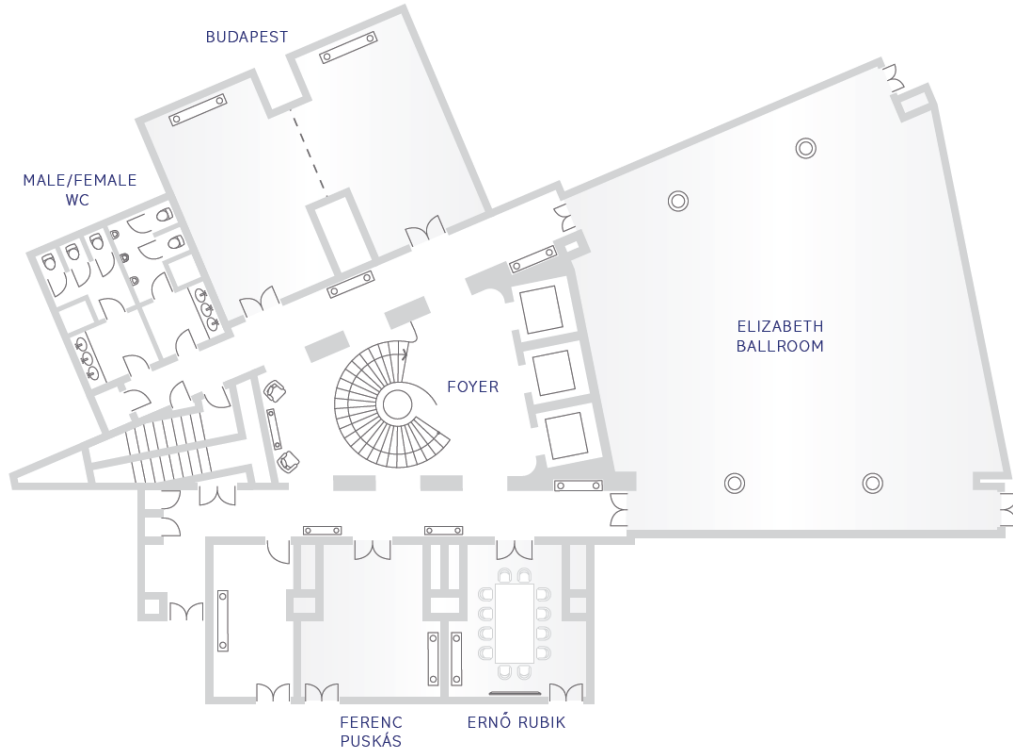

AL HABTOOR PALACE
BUDAPEST

	ELIZABETH BALLROOM	BUDAPEST	BUDA	PEST	FERENC PUSKÁS	ERNŐ RUBIK
Area (ft2)	2475	925	430	495	301	301
Area (m2)	230	86	40	46	28	28
Ceiling (ft)	9.84	9.1	9.1	9.1	9.1	9.1
Ceiling (m)	3	2.8	2.8	2.8	2.8	2.8
Cabaret	72	24	12	15	n/a	n/a
Theatre	180	n/a	25	25	n/a	n/a
U-shape	50	n/a	20	20	n/a	n/a
Classroom	120	n/a	9	21	n/a	n/a
Boardroom	40	n/a	20	20	8	10
Cocktail	200	80	30	30	n/a	n/a
Banquet	140	40	20	20	n/a	n/a